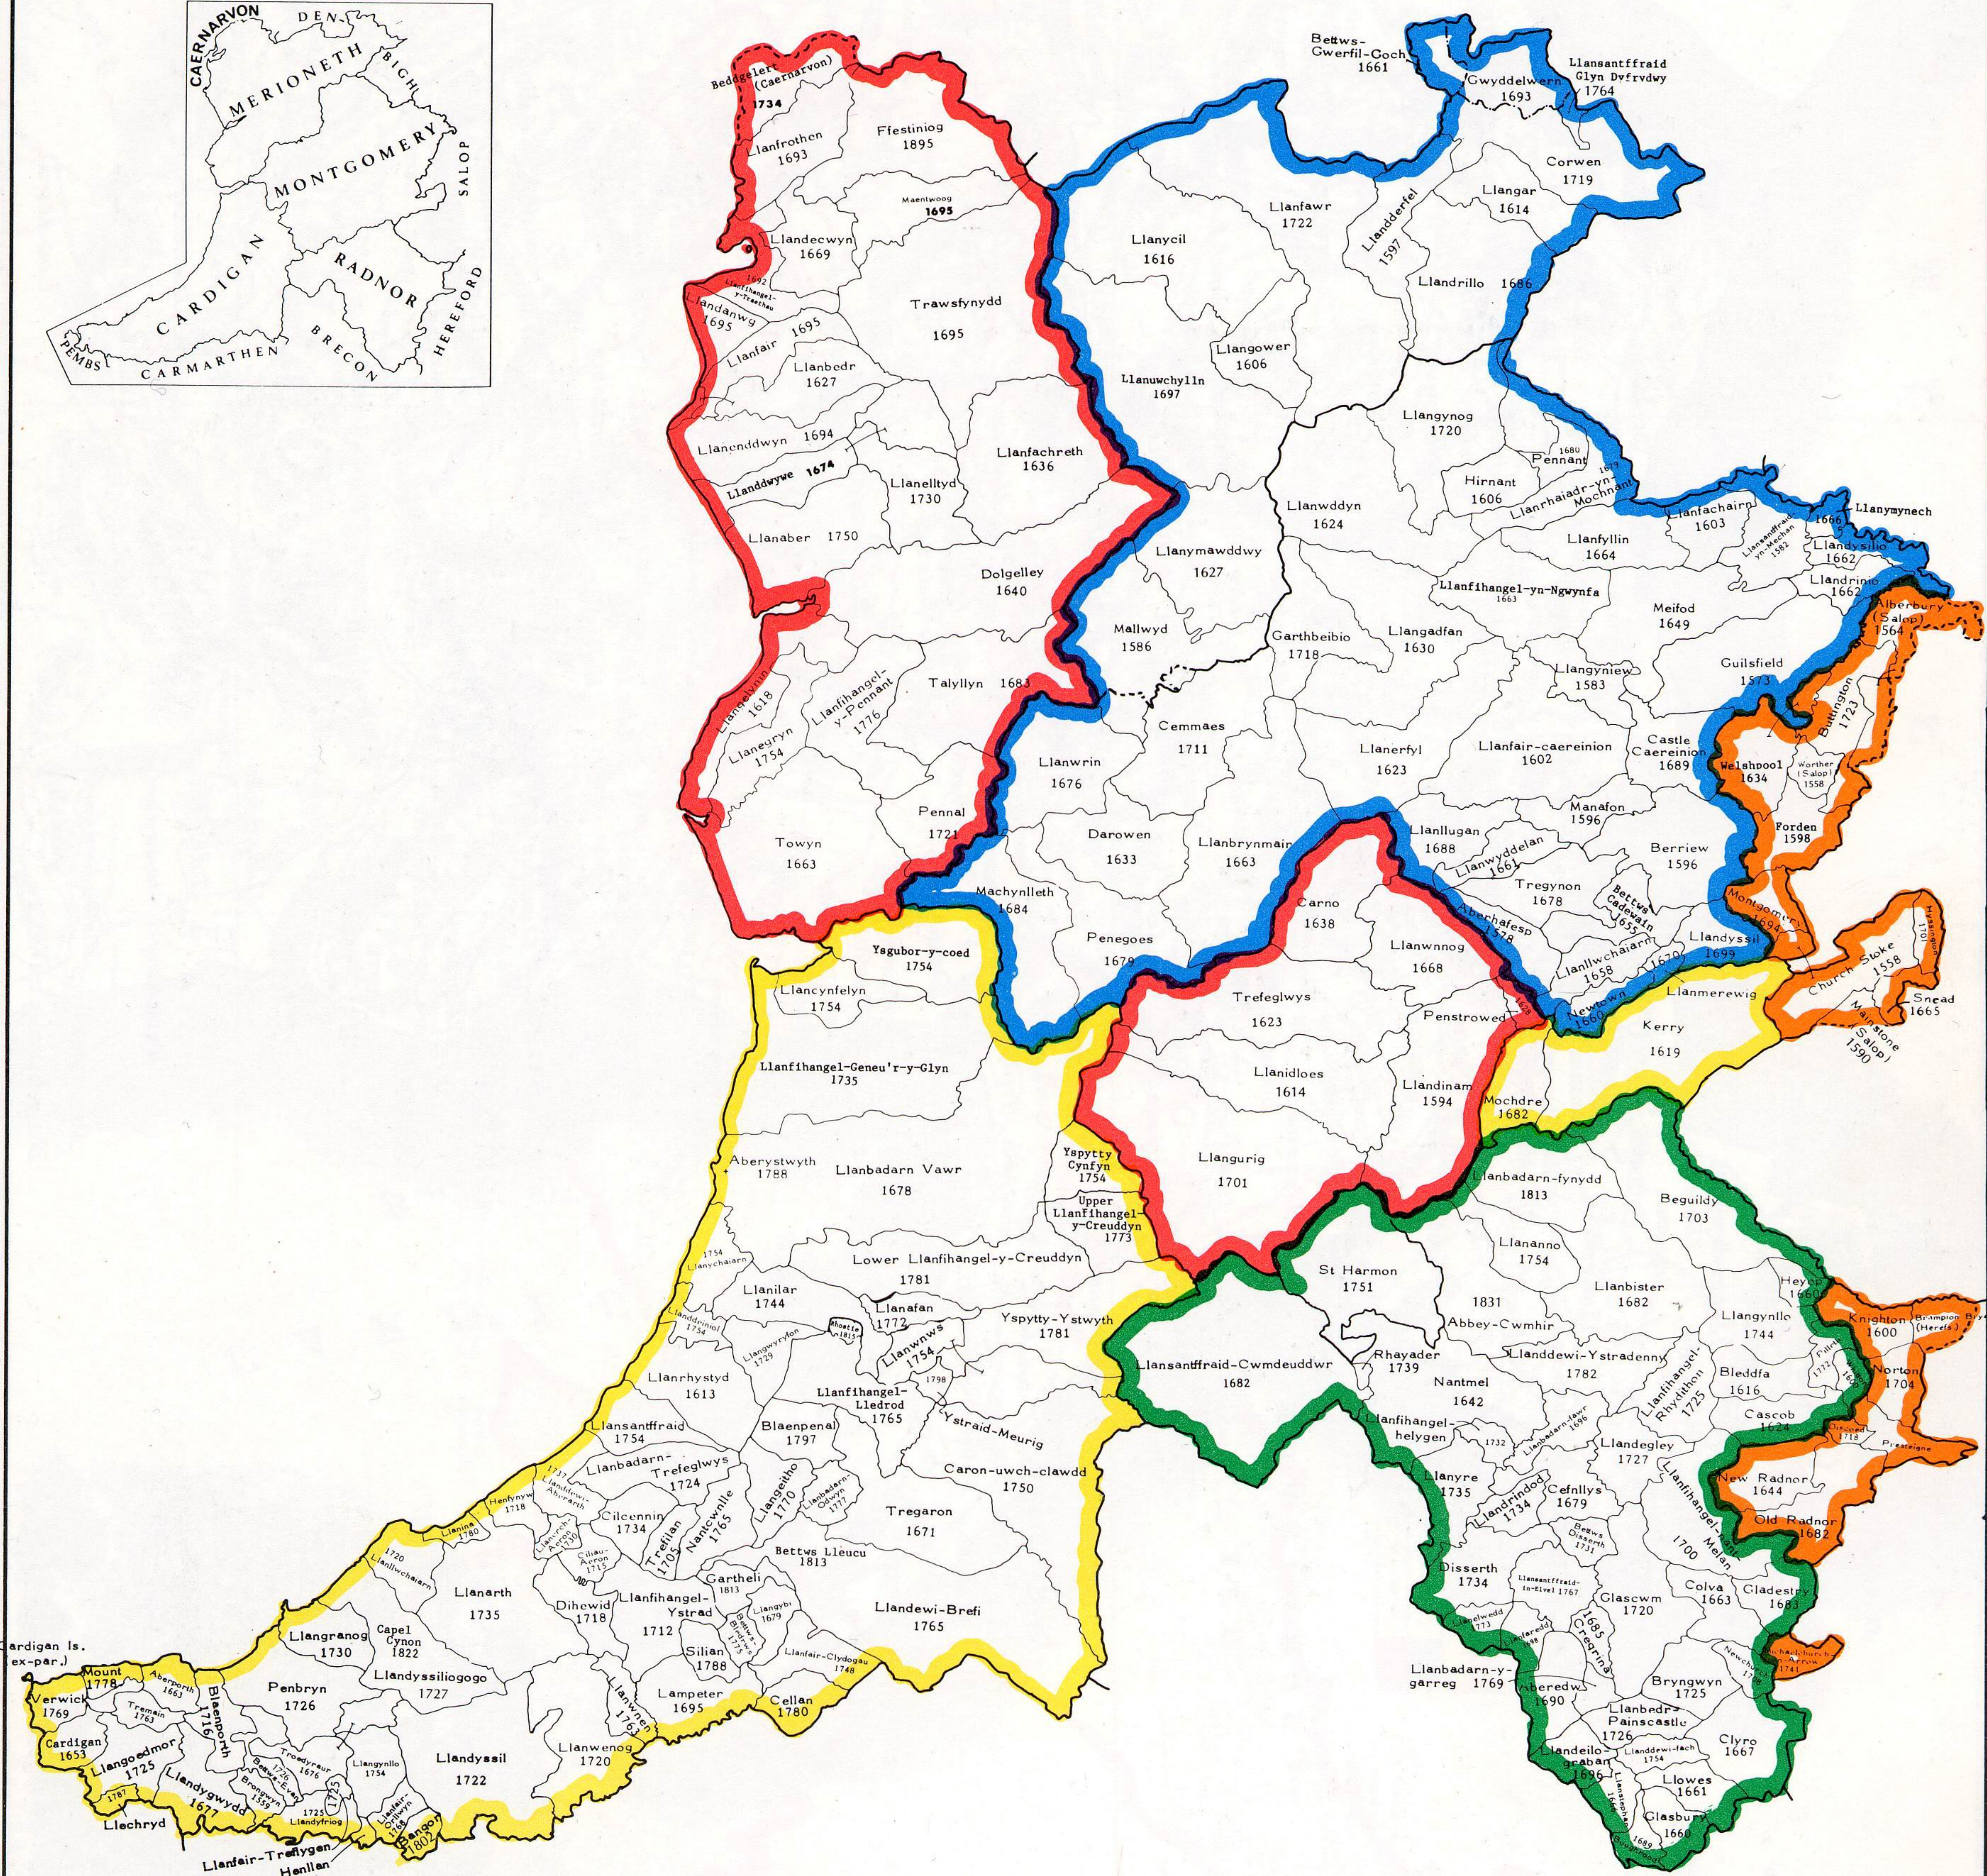

# CENTRAL WALES

WITH DATES OF COMMENCEMENT OF REGISTERS FOR PARISHES FORMED BEFORE 1832

<span style="color: red;">█</span>	Episcopal Consistory of Bangor
<span style="color: blue;">█</span>	Episcopal Consistory of St Asaph
<span style="color: yellow;">█</span>	Episcopal Consistory of St David
<span style="color: orange;">█</span>	Episcopal Consistory of Hereford
<span style="color: green;">█</span>	Archidiaconal Consist. of Brecon

PUBLISHED BY  
 THE INSTITUTE OF HERALDIC AND GENEALOGICAL STUDIES  
 NORTHGATE CANTERBURY KENT ENGLAND © 1995

THIS ITEM IS NUMBER 42 OF OUR SERIES OF GENEALOGICAL AIDS

Scale 0 1 2 3 4 5 6 7 8 9 10 Miles

10 9 8 7 6 5 4 3 2 1

M  
L  
K  
J  
I  
H  
G  
F  
E  
D  
C  
B  
A